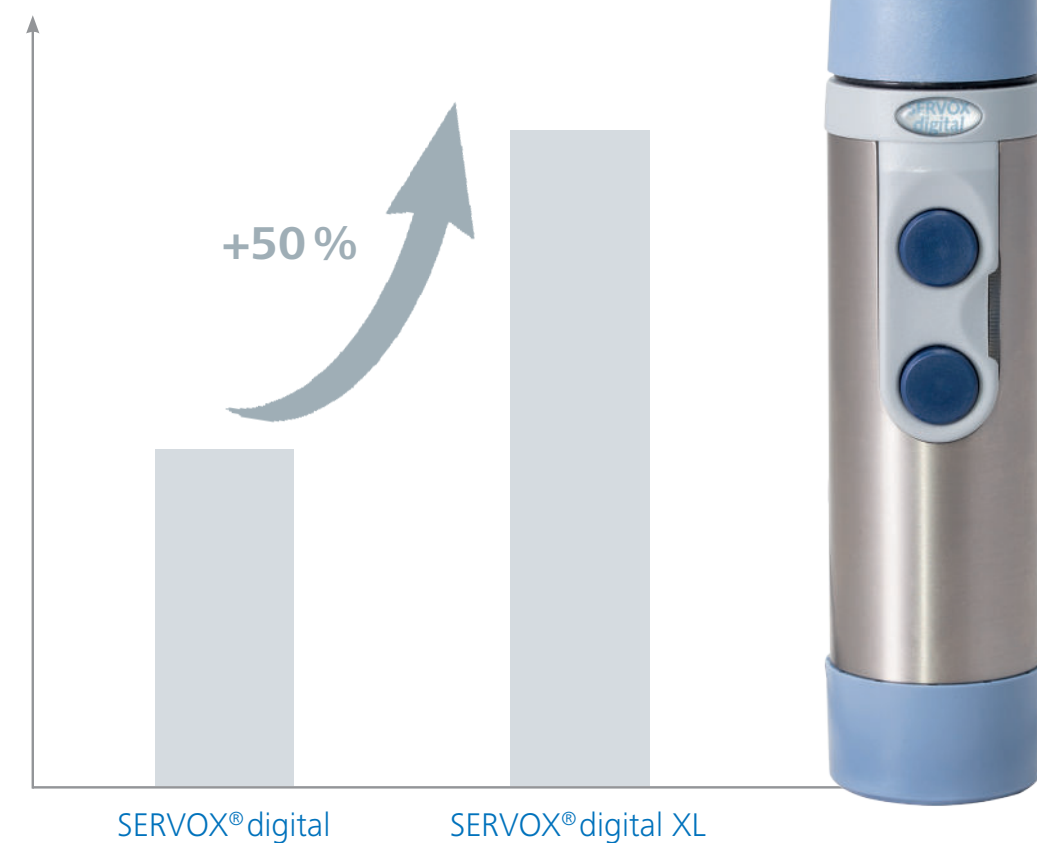

SERVOX® digital XL

Are you ready to speak?

XL Performance – XL Flexibility – XL Quality

The **SERVOX® digital XL** speech aid is a high-quality new edition of the well-known **SERVOX® digital**. With its modern power management the battery performance has been significantly increased, extending speaking time by more than 50%* compared to the previous model. **SERVOX® digital XL** provides up-to-date vocal rehabilitation for laryngectomized and tracheotomized patients.

Battery life

* Average battery life under factory settings in continuous operation

Optimization of the battery performance

The new power management of the **SERVOX® digital XL** includes rechargeable batteries, which leads to the 50%*- increase in battery life compared to the previous model. The standard AAA-batteries create new form of freedom and flexibility.

Smart charging management

The new high-end charger of **SERVOX® digital XL** is easy to handle and has an integrated USB-Out port to charge external devices simultaneously with the batteries.

Easy travelling in focus

The travel adapter included in the set of **SERVOX® digital XL** guarantees easy and fast recharging of the **SERVOX® digital XL** in nearly every country in the world. The high quality materials and easy operation make it a reliable companion during your travels.

Individuality with sound frequency and quality

The **SERVOX® digital XL** speech aid offers the possibility to adjust and save a variety of individual settings. A more advanced fine-tuning of the sound parameters can be done with the help of our software, designed specifically for this purpose.

Variability of the sound nuances

The two screw caps of **SERVOX® digital XL** offer additional customization of the sound nuances. With the hard and soft screw cap you will find the right tone.

Variety in application

A diverse selection of mouth tube adapters gives an opportunity to use the **SERVOX® digital XL** speech aid immediately after a surgery or during a radiation therapy.

Mobile Companion

The **SERVOX® digital** belt pouch rounds off the **SERVOX® digital XL** set. It provides additional protection and is an ideal companion in everyday life. The integrated compartment can hold a second set of batteries as well as the additional battery holder as a backup.